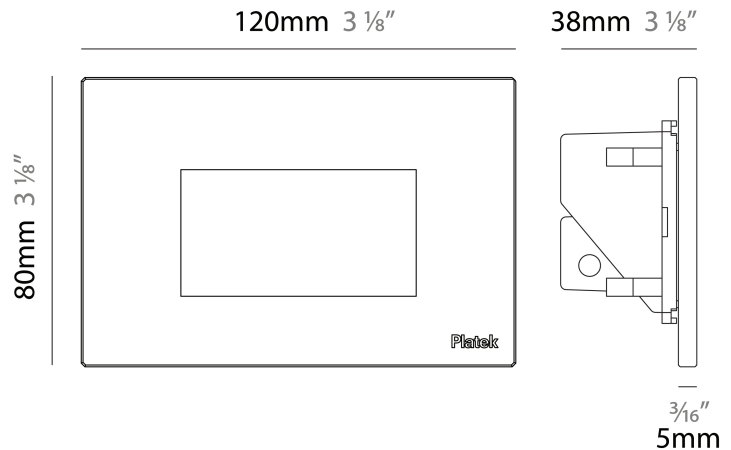

PROJECT
TYPE
SPECIFIER
QUANTITY
DATE

SPIARE RECESSED

E9R149-

base number   Finish
Options

1. To build a product code in our configurator select the specify button on the base model # product page
2. To build a manual product code on this datasheet choose from the options listed below in blue font and add the suffix to the base model #

GENERAL

Series: Spiare
Brand: Platek
Division: Exterior
Mounting Type: Recessed
Mounting Location: Wall
Subcategory: Pedestrian

PHYSICAL

Shape: Square
Length (mm): 120
Length (in): 4 3/4
Height (mm): 80
Depth (mm): 37.5
Height (in): 3 1/8
Depth (in): 1 1/2
Light Distribution: Direct
Diffuser: Clear tempered glass
Fixture Finish: BLK / WHI / GRY / COR / ANT / BRZ
Fixture Material: Aluminum Die Cast
Cut-out Measurements: 200 x 44.5mm

ELECTRICAL

Lamp Type: LED
Input Wattage (W): 6
Dimming: Non-Dimmable
Driver Included: No
Driver Location: Remote
Driver Type: Constant Voltage - 120 Vac
Driver Class: Class 2
Housing: ENCP4
Input Voltage (V): 120
Output Voltage (V): 24

LED

Number of LEDs: 1
Color Temperature (°K): 3000
Max. Delivered Lumen (lm): 130
Nominal Lumen (lm): 400
CRI: >80 CRI
Lamp Life (hrs): 50000

OPTICAL

Beam Angle: Asymmetrical

RATINGS AND CERTIFICATIONS

Certified By: Certified for North American Standards
IP rating: IP65
IK Rating: IK05